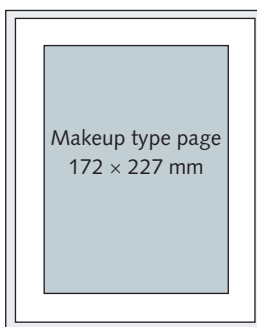

Advertisement modules

Cover gate-folder

400 × 264 mm
(410 × 274 mm full size)

Standart modules

Spread 420 × 264 mm (430 × 274 mm full size)

1/1 type page 210 × 264 mm (220 × 274 mm full size)

1/2 of type page 210 × 130 mm (215 × 135 mm full size)

1/2 of type page 104 × 264 mm (109 × 274 mm full size)

Type page
of the magazine

Nonbleed format
220 × 274 mm

Bleed format
210 × 264 mm

Contacts

**We'll be happy
to answer your questions**

Tel.: + 7 (903) 197-0473